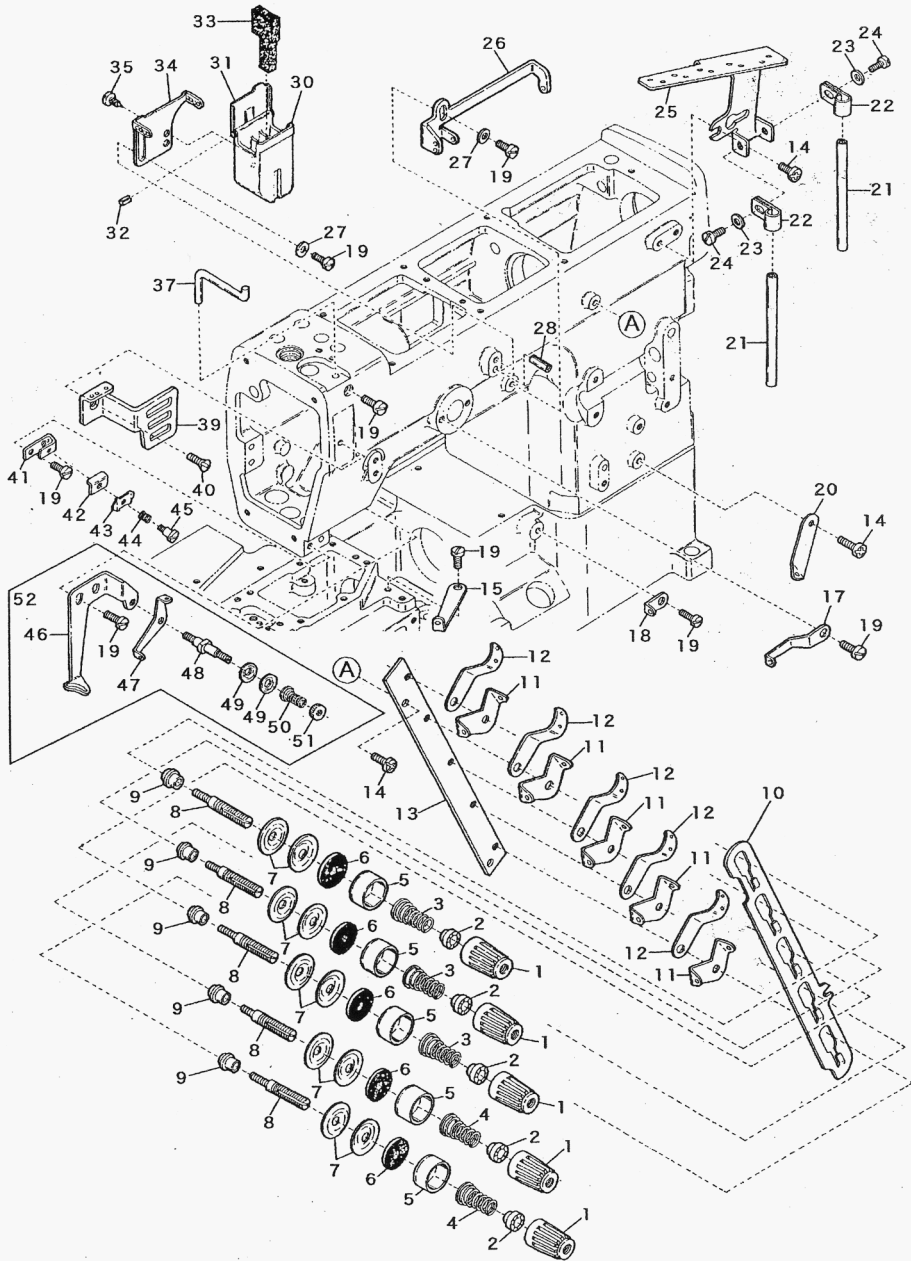

Ref. No.	Parts No.	Amt. Req.	Ref. No.	Parts No.	Amt. Req.	Ref. No.	Parts No.	Amt. Req.
1	6100056	5	19	110009	5	36		
2	6100057	5	20	6100072	1	37	6100080	1
3	6100058	3				38		
4	6100059	2	21	6100073	2	39	6100081	1
5	6100060	5	22	6100074	2	40	130003	1
6	6100061	5	23	6100338	2			
7	6100062	10	24	004353	2	41		
8	6100063	5	25	6100075	1	42		
9	6100064	5	26	6100076	1	43		
10	6100065	1	27	6100339	2	44		
			28	6100340	1	45		
11	6100066	5	29			46	6100083	1
12	6100067	5	30	6100088	1	47	6100084	1
13	6100068	1				48	6100085	1
14	110013	7	31	6100077	1	49	6100086	2
15	6100069	1	32	6100341	2	50	6100087	1
16			33	6100078	1	51	000360	1
17	6100070	1	34	6100079	1	52	6100082	1
18	6100071	1	35	350009	2