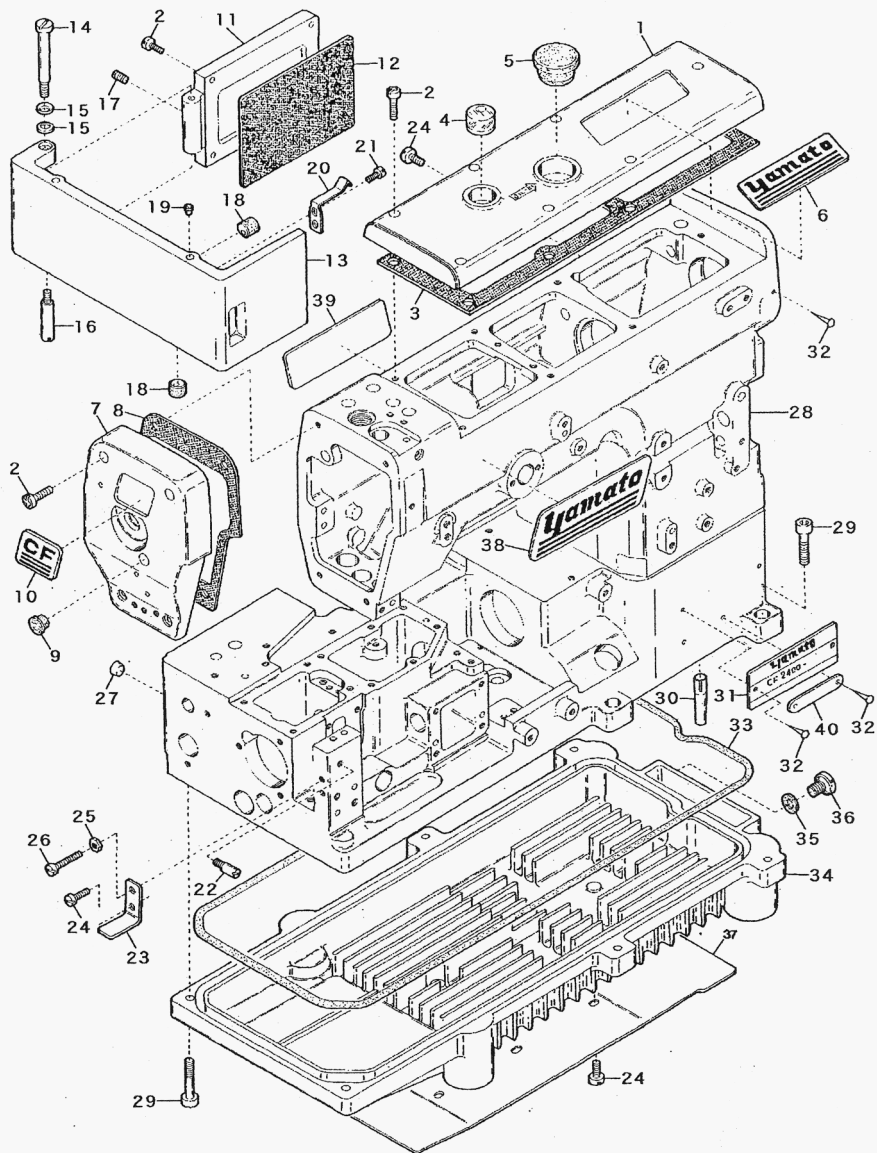

Yamato[®]

Parts Number List

FLAT BED CHAINSTITCH MACHINE

CF2300 SERIES

MODELS & DEVICES

CF2300

CF2303

The illustrations on this parts list are drawn on the basis of CF2300-1□□.

When placing an order for the parts from this parts list please clearly state the Parts Number(eg.:6200247).

- ☆ Needle distance is mentioned after REF.NO.(eg.:4-1(3.2~5.6) represents REF.NO.4-1 is of model whose needle distance is 3.2,4.0,4.8,5.6mm).
- ☆ Every extra part is mentioned with (EXTRA) after REF.NO. (eg.:37-2(EXTRA)).

The parts list is subject to change because of modification without previous notice.

本零件号码列表以 CF2300-1 □□为基本型式插图。

如果需要订货，请告知 PARTS NO. (零件号码) (例:6100247)

☆隔距标注在图上 REF. NO. 后 (例:4-1(3.2 ~ 5.6) 表示 REF. NO. 4-1 对应针距 3.2, 4.0, 4.8, 5.6各隔距)

☆关于 EXTRA 零件，标注在图上 REF. NO. 后 (EXTRA) (例:37-2(EXTRA))。

本零件号码列表之记载事项，如有改良随时更改。以实际产品为准，恕不另行通知。

Ref. No.	Parts No.	Amt Req.	Ref. No.	Parts No.	Amt Req.	Ref. No.	Parts No.	Amt Req.
1	6100005	1	15	6100329	2	29	009970	6
2	110045	15	16	180005	1	30	6100025	4
3	6100011	1	17	160000	1			
4	6100012	1	18	6100020	2	31	6109400	1
5	6100013	1	19	6100021	2	32	6100026	5
6	6100014	1	20	6100022	1	33	6100028	1
7	6100015	1				34	6100027	1
8	6100016	1	21	110012	2	35	6100029	1
9	6100017	1	22	6100151	1	36	005075	1
10	6100018	1	23	6100023	1	37		
			24	110013	2	38	6100031	1
11	6100003	1	25	000015	1	39	6100032	1
12	6100019	1	26	110016	1	40	6109401	1
13	6100004	1	27	6100024	1			
14	170001	1	28	6100000	1			