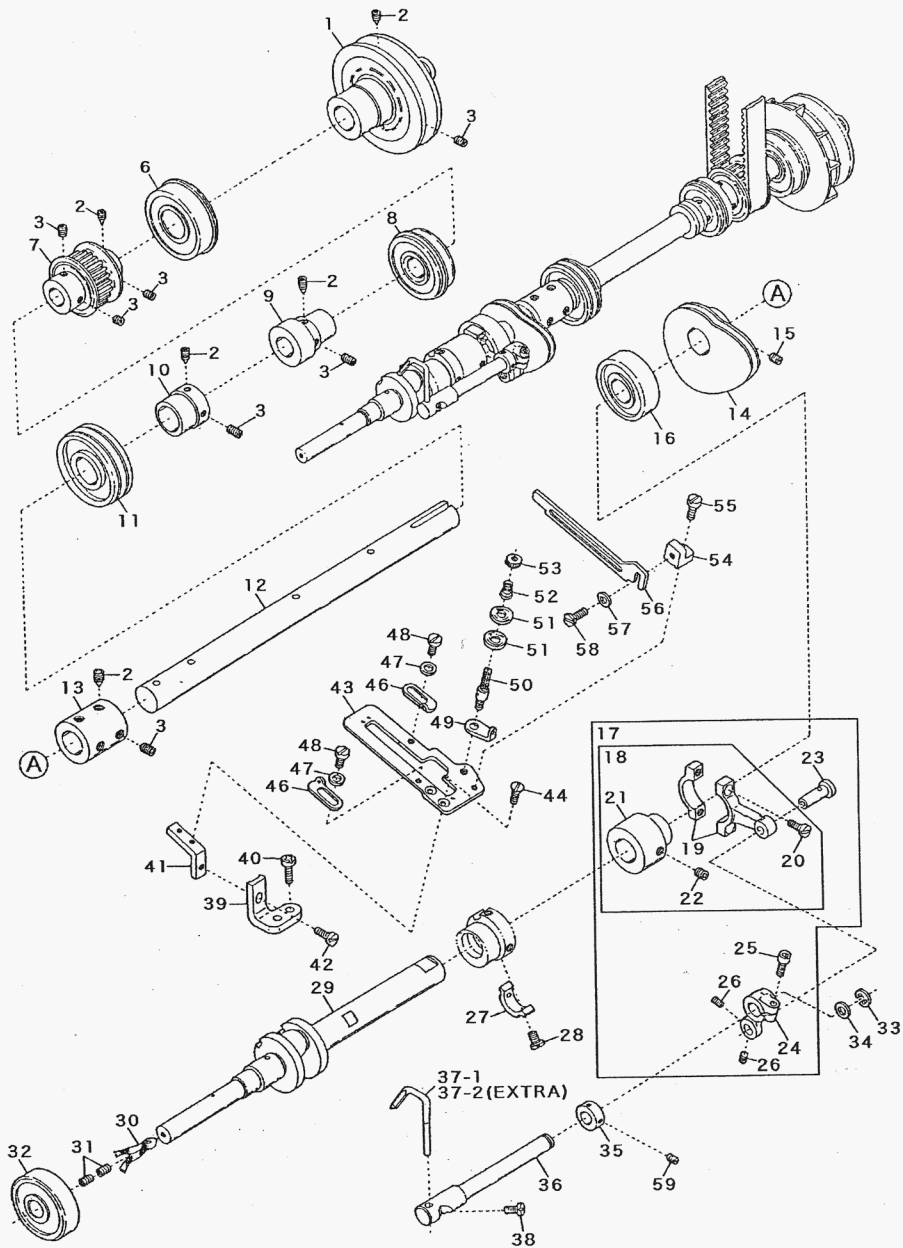

Ref. No.	Parts No.	Amt Req.	Ref. No.	Parts No.	Amt Req.	Ref. No.	Parts No.	Amt Req.
1	6100122	1	21	6100136	1	41	6100148	1
2	160005	5	22	160003	2	42	110009	1
3	160007	9	23	6100137	1	43	6100149	1
4			24	6100138	1	44	130002	2
5			25	005650	1	45		
6	6100123	1	26	160000	2	46	6100150	2
7	6100124	1	27	6100139	1	47	6100344	2
8	6100125	1	28	110036	2	48	001227	2
9	6100126	1	29	6100140	1	49	6100071	1
10	6100127	1	30	6100141	1	50	6100085	1
11	6100128	1	31	160001	2	51	6100086	2
12	6100129	1	32	6100142	1	52	6100087	1
13	6100130	1	33	6100343	1	53	000360	1
14	6100131	1	34	6100143	1	54	6100152	1
15	008047	2	35	6100145	1	55	001223	1
16	6100132	1	36	6100146	1	56	6100153	1
17	6100133	1	37 -1	6109200	1	57	6100338	1
18	6100134	1	37 -2	6109201	1	58	004106	1
19	6100135	1	38	110083	1	59	160030	2
20	110005	2	39	6100147	1			
			40	110048	2