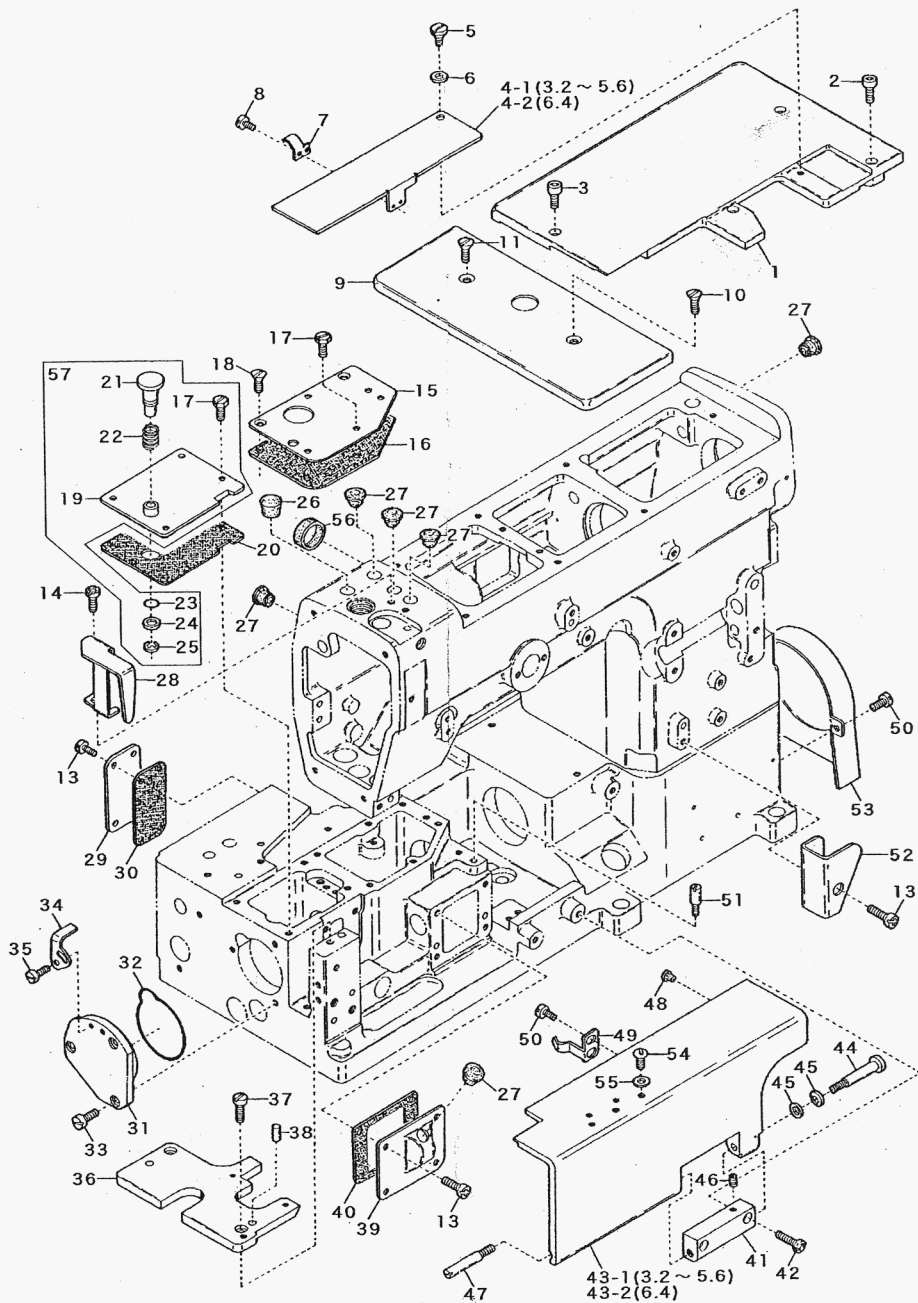

Yamato[®]

Parts Number List

FLAT BED CHAINSTITCH MACHINE

CF2300 SERIES

MODELS & DEVICES

CF2300

CF2303

The illustrations on this parts list are drawn on the basis of CF2300-1□□.

When placing an order for the parts from this parts list please clearly state the Parts Number(eg.:6200247).

- ☆ Needle distance is mentioned after REF.NO.(eg.:4-1(3.2~5.6) represents REF.NO.4-1 is of model whose needle distance is 3.2,4.0,4.8,5.6mm).
- ☆ Every extra part is mentioned with (EXTRA) after REF.NO. (eg.:37-2(EXTRA)).

The parts list is subject to change because of modification without previous notice.

本零件号码列表以 CF2300-1 □□为基本型式插图。

如果需要订货，请告知 PARTS NO. (零件号码) (例:6100247)

☆隔距标注在图上 REF. NO. 后 (例:4-1(3.2 ~ 5.6) 表示 REF. NO. 4-1 对应针距 3.2, 4.0, 4.8, 5.6各隔距)

☆关于 EXTRA 零件，标注在图上 REF. NO. 后 (EXTRA) (例:37-2(EXTRA))。

本零件号码列表之记载事项，如有改良随时更改。以实际产品为准，恕不另行通知。

Ref. No.	Parts No.	Amt Req.	Ref. No.	Parts No.	Amt Req.	Ref. No.	Parts No.	Amt Req.
1	6100005	1	15	6100329	2	29	009970	6
2	110045	15	16	180005	1	30	6100025	4
3	6100011	1	17	160000	1			
4	6100012	1	18	6100020	2	31	6109400	1
5	6100013	1	19	6100021	2	32	6100026	5
6	6100014	1	20	6100022	1	33	6100028	1
7	6100015	1				34	6100027	1
8	6100016	1	21	110012	2	35	6100029	1
9	6100017	1	22	6100151	1	36	005075	1
10	6100018	1	23	6100023	1	37		
			24	110013	2	38	6100031	1
11	6100003	1	25	000015	1	39	6100032	1
12	6100019	1	26	110016	1	40	6109401	1
13	6100004	1	27	6100024	1			
14	170001	1	28	6100000	1			